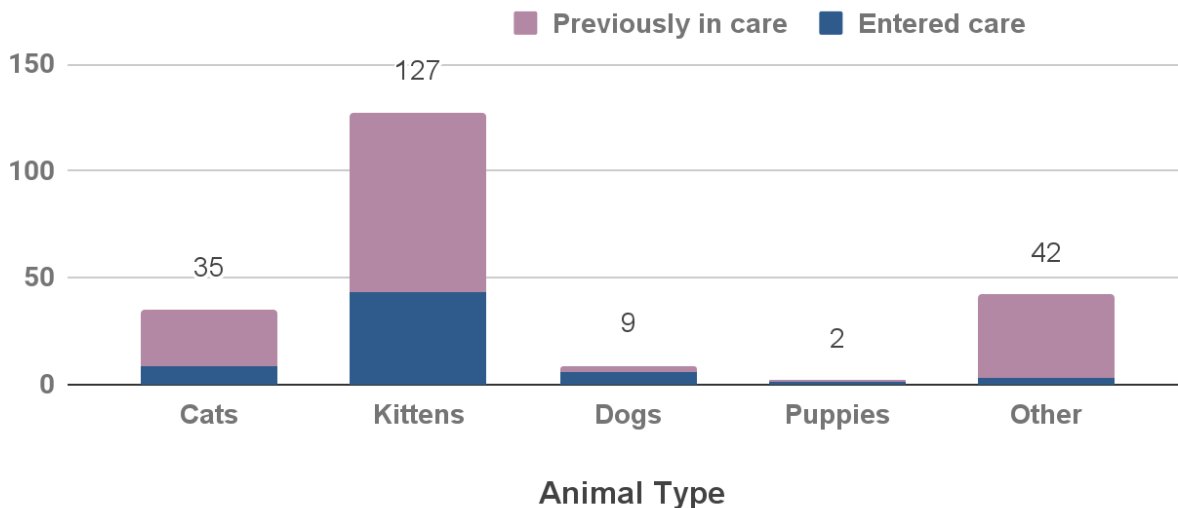

Animals in Foster Care