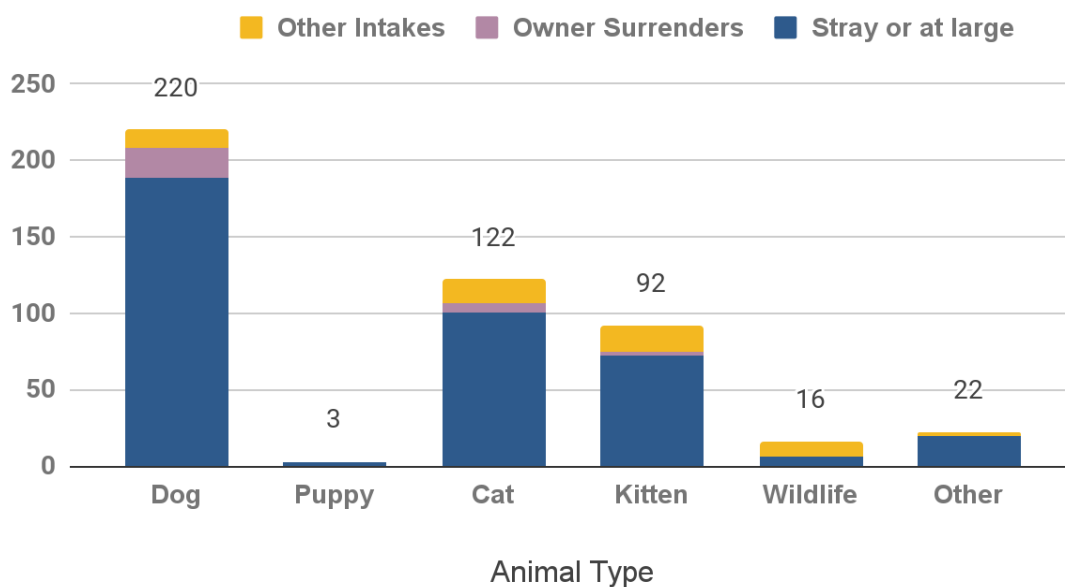

Animal Intake by Type and Circumstance