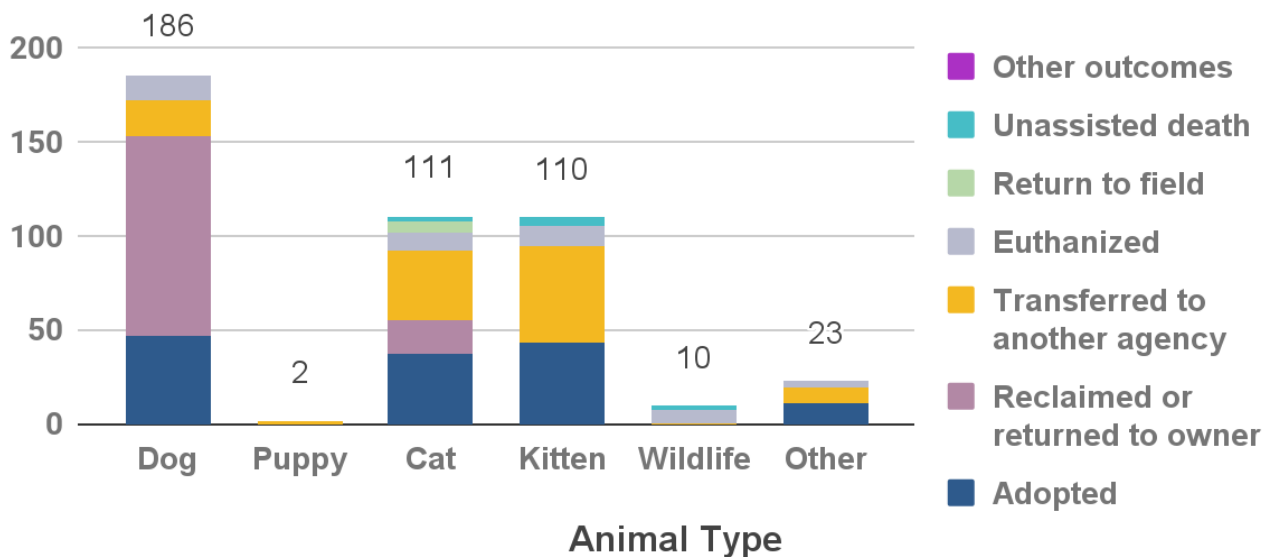

Animal Outcomes (continued)

Outcome Type	Dog	Puppy	Cat	Kitten	Wildlife	Other	Total
Adopted	47	0	38	44	0	11	140
Reclaimed/returned to owner	106	0	18	0	0	1	125
Transferred to another agency	19	2	36	51	1	8	117
Euthanized	14	0	10	11	7	3	45
Return to field	0	0	6	0	0	0	6
Unassisted death	0	0	3	4	2	0	9
Other outcomes	0	0	0	0	0	0	0
Total	186	2	111	110	10	23	442

Animal Outcomes by Type and Circumstance