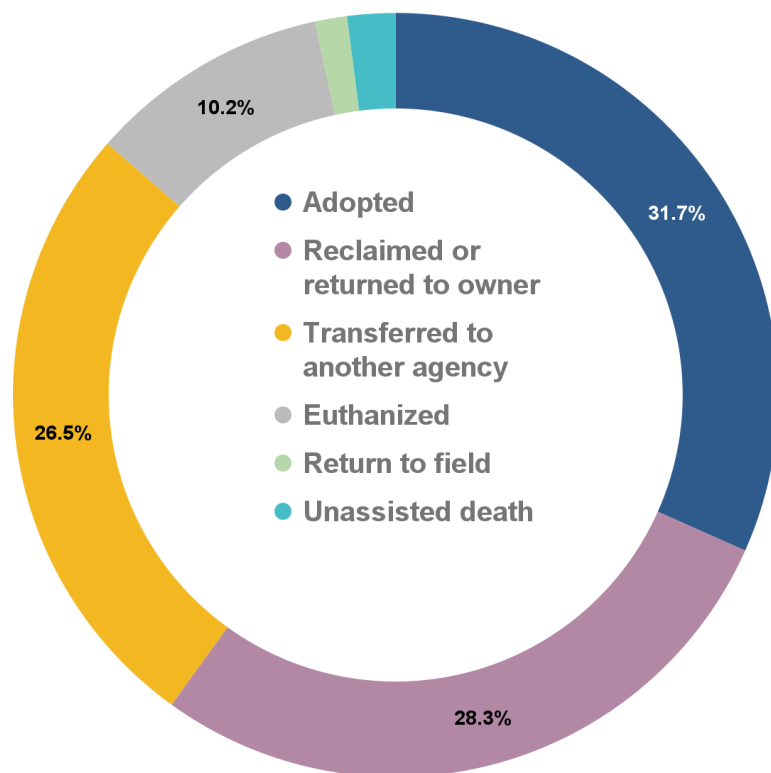

One-hundred-twenty-five animals (28.3%) were reclaimed by their owners. The majority of animals represented in these outcomes were dogs.

One-hundred-seventeen animals (26.5%) were transferred to another agency, including Oregon Humane Society, Cat Adoption Team, Rabbit Advocates, and Northwest Animal Companions. The majority of these animals were kittens, dogs, cats, and rabbits.

Forty-five animals (10.2%) were humanely euthanized, including cases of injured wildlife, injured or severely sick cats, and other domestic animals at the recommendation of a veterinarian, or for behavioral issues which would make an animal unsafe to place back into the community. [Cat intake is officially limited to cases where the cat is sick or injured, or in immediate danger due to cruelty, neglect, and similar circumstances](#), and kittens over six weeks old. There is decreased intake volume for cats, and an increased percentage of veterinary-recommended euthanasia for adult cats due to these intake conditions.

Six cats (1.4%) were returned to the field at the location where they were found. Three cats, four kittens, and two wildlife (2%) had unassisted deaths while in care.