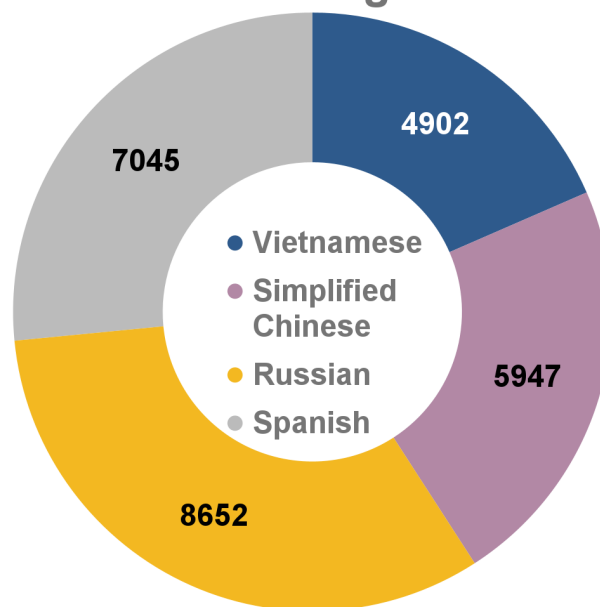

Online Resources

Many services provided by MCAS are accessible online, at multcopets.org. Members of the public can search for adoptable or lost / found pets, license their pets, and learn about other resources and news. MCAS website pages are translated into four languages.

Page Category	Page Views
Adoptable Pets	86,427
Lost & Found Pets	50,697
Home Page Visits	39,144
Licensing Resources	12,111
News & Updates	8,063
Low-Cost Services	3,369
Kitten Resources	935
Field Services	5,078
Volunteering	1,251
Other Pages	36,291
Total	243,366

Translated Page Visits